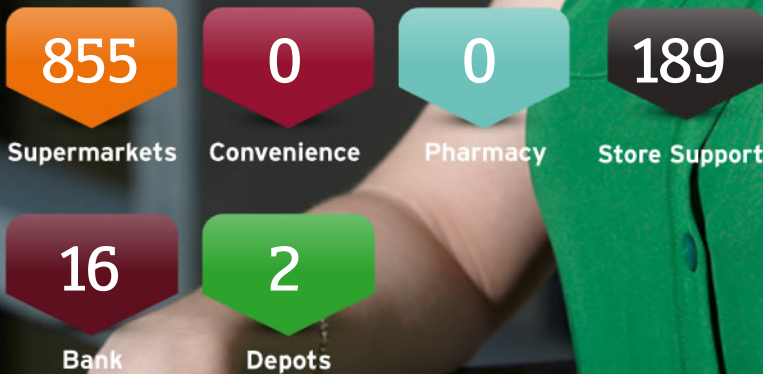

Sainsbury's

insidemove.

Updated Daily
Issue Downloaded
15 August 2018

Make your next move with us!

All our latest internally advertised vacancies.

0 New store openings

Over 1040 vacancies
in this issue, including